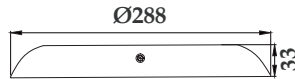

**Wall-Mount  
LED Pool Light**

**Wall-Mount  
PHJ-WM-SS288**

**Product Details**

**IP Rating**  
IP 68

**Body Material**  
Stainless Steel 316/304

**Lens Material**  
PC

**Light Source**  
SMD Epistar

**Color Temperature**  
2800K 4000K  
6000K