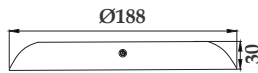

**Wall-Mount  
LED Pool Light**

**Wall-Mount PHJ-WM-SS188**

**Product Details**

**IP Rating**  
IP 68

**Body Material**  
Stainless Steel 316/304

**Lens Material**  
PC

**Light Source**  
SMD Epistar

**Color Temperature**  
2800K 4000K  
6000K