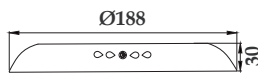

Wall-Mount PHJ-WM-SS188

Product Details

IP Rating
IP 68

Body Material
Stainless Steel 316/304

Lens Material
PC

Light Source
SMD Epistar

Color Temperature
2800K 4000K
6000K

Emitting Color
RGB RGBW

Optional Dimmer
DALI 0/1-10V

Model	PHJ-WM-SS188	Power	6W 12W	Voltage	12V/24V AC/DC	Beam Angle	120°