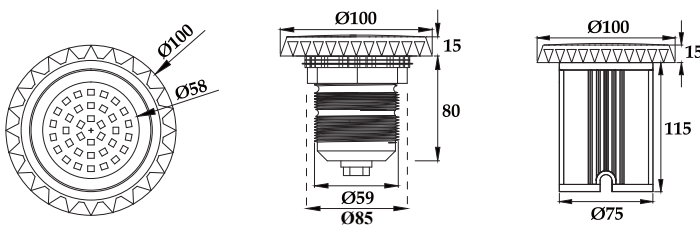

**LED Pool Light  
for Fiberglass Pool & Concrete Pool**

PHJ-FC-PC95-2S PHJ-FC-PC95-2H

**Fiberglass Pool&Concrete Pool  
PHJ-FC-PC95-2S  
PHJ-FC-PC95-2H**

**Product Details**

Models are divided into S/H according to different types of light source

Model	Power	Voltage	Light Source	Beam Angle
PHJ-FC-PC95-2S	5 W	12V/24V AC/DC	SMD Epistar	120°
PHJ-FC-PC95-2H	6 W	12V/24V AC/DC	CREE	45°

**Fiberglass Pool&Concrete Pool  
PHJ-FC-PC99-2**

**Product Details**