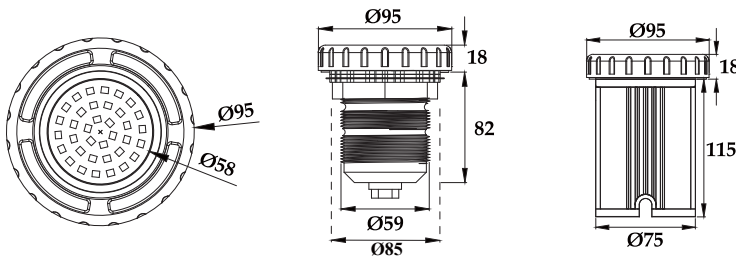

**LED Pool Light  
for Fiberglass Pool & Concrete Pool**

PHJ-FC-PC95-2S PHJ-FC-PC95-2H

**Fiberglass Pool&Concrete Pool  
PHJ-FC-PC95-2S  
PHJ-FC-PC95-2H**

**Product Details**

Models are divided into S/H according to different types of light source

Model	Power	Voltage	Light Source	Beam Angle
PHJ-FC-PC95-2S	5 W	12V/24V AC/DC	SMD Epistar	120°
PHJ-FC-PC95-2H	6 W	12V/24V AC/DC	CREE	45°

**Fiberglass Pool&Concrete Pool  
PHJ-FC-PC99-2**

**Product Details**