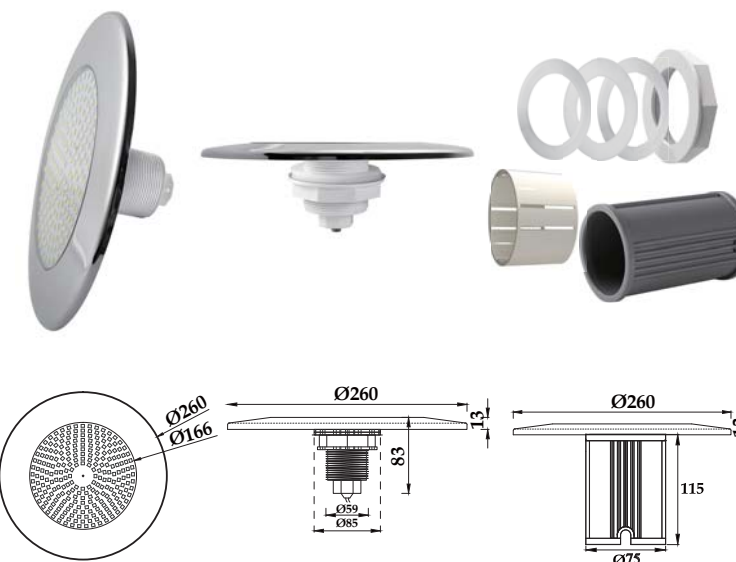

LED Pool Light
for Fiberglass Pool & Concrete Pool

Fiberglass Pool&Concrete Pool
PHJ-FC-SS260-1.5

Product Details

-  **IP Rating**
IP 68
-  **Body Material**
Stainless Steel 316/304
-  **Lens Material**
PC
-  **Light Source**
SMD Epistar
-  **Color Temperature**
2800K 4000K
6000K
-  **Emitting Color**
RGB RGBW
-  **Optional Dimmer**
DALI 0/1-10V
-  **Technology**
Resin Filled

Model	PHJ-FC-SS260-1.5	Power	12W 18W	Voltage	12V/24V AC/DC	Beam Angle	120°
--------------	------------------	--------------	---------	----------------	---------------	-------------------	------

Fiberglass Pool&Concrete Pool
PHJ-FC-SS260-2

Product Details

-  **IP Rating**
IP 68
-  **Body Material**
Stainless Steel 316/304
-  **Lens Material**
PC
-  **Light Source**
SMD Epistar
-  **Color Temperature**
2800K 4000K
6000K
-  **Emitting Color**
RGB RGBW
-  **Optional Dimmer**
DALI 0/1-10V
-  **Technology**
Resin Filled

Model	PHJ-FC-SS260-2	Power	18W 25W 35W 40W	Voltage	12V/24V AC/DC	Beam Angle	120°
--------------	----------------	--------------	-----------------	----------------	---------------	-------------------	------