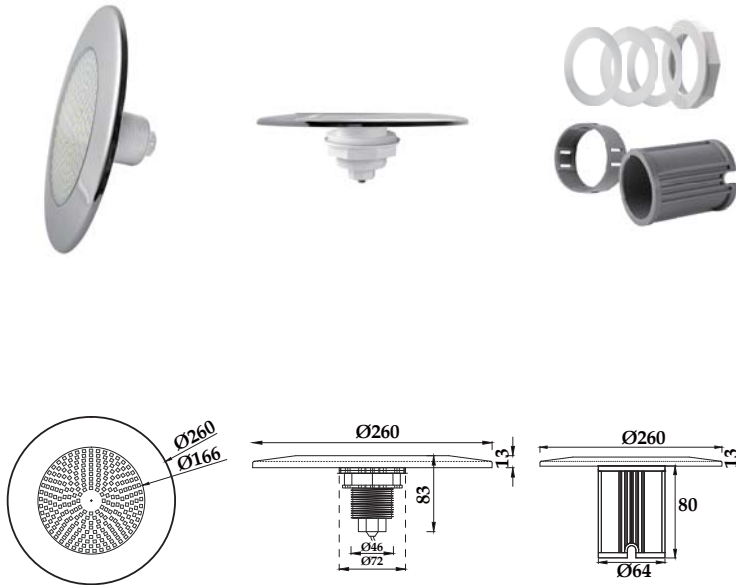

LED Pool Light
for Fiberglass Pool & Concrete Pool

Fiberglass Pool&Concrete Pool
PHJ-FC-SS260-1.5

Product Details

-  **IP Rating**
IP 68
-  **Body Material**
Stainless Steel 316/304
-  **Lens Material**
PC
-  **Light Source**
SMD Epistar
-  **Color Temperature**
2800K 4000K
6000K
-  **Emitting Color**
RGB RGBW
-  **Optional Dimmer**
DALI 0/1-10V
-  **Technology**
Resin Filled

Model	PHJ-FC-SS260-1.5	Power	12W 18W	Voltage	12V/24V AC/DC	Beam Angle	120°
--------------	------------------	--------------	---------	----------------	---------------	-------------------	------

Fiberglass Pool&Concrete Pool
PHJ-FC-SS260-2

Product Details

-  **IP Rating**
IP 68
-  **Body Material**
Stainless Steel 316/304
-  **Lens Material**
PC
-  **Light Source**
SMD Epistar
-  **Color Temperature**
2800K 4000K
6000K
-  **Emitting Color**
RGB RGBW
-  **Optional Dimmer**
DALI 0/1-10V
-  **Technology**
Resin Filled

Model	PHJ-FC-SS260-2	Power	18W 25W 35W 40W	Voltage	12V/24V AC/DC	Beam Angle	120°
--------------	----------------	--------------	-----------------	----------------	---------------	-------------------	------