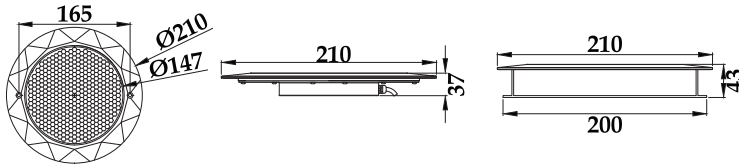

Recessed
LED Pool Light

Recessed
PHJ-RC-PC210

Product Details

-  **IP Rating**
IP 68
-  **Body Material**
ABS+UV
-  **Lens Material**
PC
-  **Light Source**
SMD Epistar
-  **Color Temperature**
2800K 4000K
6000K
-  **Emitting Color**
RGB RGBW
-  **Optional Dimmer**
DALI 0/1-10V

Model	PHJ-RC-PC210	Power	12W 18W 25W	Voltage	12V/24V AC/DC	Beam Angle	120°
--------------	--------------	--------------	-------------	----------------	---------------	-------------------	------

Recessed
PHJ-RC-PC282

Product Details

-  **IP Rating**
IP 68
-  **Body Material**
ABS+UV
-  **Lens Material**
PC
-  **Light Source**
SMD Epistar
-  **Color Temperature**
2800K 4000K
6000K
-  **Emitting Color**
RGB RGBW
-  **Optional Dimmer**
DALI 0/1-10V
-  **Technology**
Resin Filled