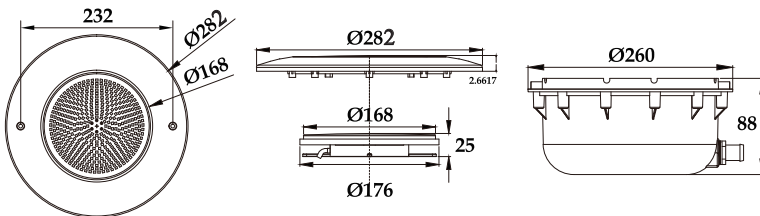

Recessed
LED Pool Light

Recessed
PHJ-RC-PC210

Product Details

-  **IP Rating**
IP 68
-  **Body Material**
ABS+UV
-  **Lens Material**
PC
-  **Light Source**
SMD Epistar
-  **Color Temperature**
2800K 4000K
6000K
-  **Emitting Color**
RGB RGBW
-  **Optional Dimmer**
DALI 0/1-10V

Model	PHJ-RC-PC210	Power	12W 18W 25W	Voltage	12V/24V AC/DC	Beam Angle	120°
--------------	--------------	--------------	-------------	----------------	---------------	-------------------	------

Recessed
PHJ-RC-PC282

Product Details

-  **IP Rating**
IP 68
-  **Body Material**
ABS+UV
-  **Lens Material**
PC
-  **Light Source**
SMD Epistar
-  **Color Temperature**
2800K 4000K
6000K
-  **Emitting Color**
RGB RGBW
-  **Optional Dimmer**
DALI 0/1-10V
-  **Technology**
Resin Filled

Model	PHJ-RC-PC282	Power	18W 25W 35W 40W	Voltage	12V/24V AC/DC	Beam Angle	120°
--------------	--------------	--------------	-----------------	----------------	---------------	-------------------	------