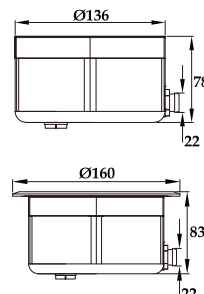

PHJ-RC-SS160S

PHJ-RC-SS160H

**Recessed  
PHJ-RC-SS160S  
PHJ-RC-SS160H**

**Product Details**

Models are divided into S/H according to different types of light source

**IP Rating**  
IP 68

**Body Material**  
Stainless Steel 316/304