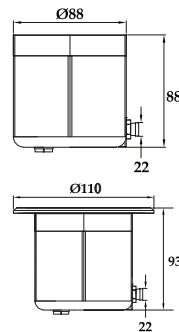

PHJ-RC-SS110H