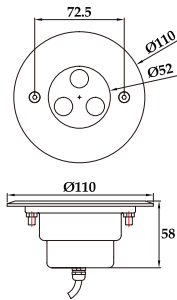

PHJ-RC-SS110S