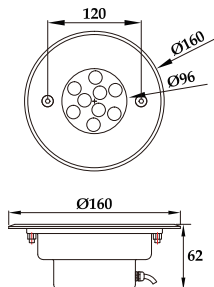

**Body Material**  
Stainless Steel 316/304

**Lens Material**  
8mm thickness  
tempered glass

**Color Temperature**  
2800K 4000K  
6000K

**Emitting Color**  
RGB RGBW

**Optional Dimmer**  
DALI 0/1-10V

Model	Power	Voltage	Light Source	Beam Angle
PHJ-RC-SS110S	5W	12V/24V AC/DC	SMD Epistar	120°
PHJ-RC-SS110H	3W 6W	12V/24V AC/DC	CREE	15° 30° 45° 60°

PHJ-RC-SS160S

PHJ-RC-SS160H

**Recessed  
PHJ-RC-SS160S  
PHJ-RC-SS160H**

**Product Details**

Models are divided into S/H according to different types of light source

**IP Rating**  
IP 68

**Body Material**  
Stainless Steel 316/304

**Lens Material**  
8mm thickness  
tempered glass

**Color Temperature**  
2800K 4000K  
6000K

**Emitting Color**  
RGB RGBW

**Optional Dimmer**  
DALI 0/1-10V  
DMX512

Model	Power	Voltage	Light Source	Beam Angle
PHJ-RC-SS160S	10W	12V/24V AC/DC	SMD Epistar	60°
PHJ-RC-SS160H	6W 9W 12W 18W	12V/24V AC/DC	CREE	15° 30° 45° 60°