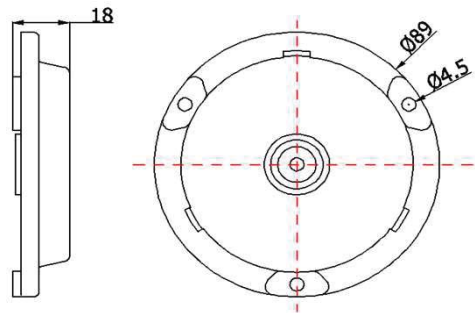

360W LED Underwater Boat Light PRD180-360

Diameter 180MM x Height 39MM

■ Main Features:

1. Made of 316L stainless Steel has excellent corrosion-proof
2. Waterproof: IP68
3. Low power consumption, high efficiency
4. CE and RoHS approved
5. Every light comes with 2M cable, 3 M4 screws and 1 fast fuse
6. Built-in driver
7. Easy to Install

Power (W)	Emitting color	Chips Brand	Working Current	Input voltage	Wavelength (nm)	Total Lumens (LM)	Beam Angle
12x30	White	CREE	20A/10A	DC12V/DC24V	--	20000-21000	15°
	Red				630	6000-7000	
	Green				520	14000-15000	
	Blue				460	5000-6000	

30W LED Underwater Boat Light PUD89-30

Diameter 89MM x Height 18MM

■ Main Features:

1. Made of 316L stainless Steel has excellent corrosion-proof
2. Waterproof: IP68
3. Low power consumption, high efficiency
4. CE and RoHS approved
5. Every light comes with 2M cable, 3 M4 screws and 1 fast fuse
6. Built-in driver
7. Easy to Install

Power (W)	Emitting color	Chips Brand	Working Current	Input voltage	Wavelength (nm)	Total Lumens (LM)	Beam Angle
3x10	White	Epistar	2A	DC12V	--	3000-3500	120°
	Red				630	1100-1200	
	Green				520	1700-1800	
	Blue				460	600-700	
	RGB				--	1500-1600	
	RGBW				--	1600-1700	