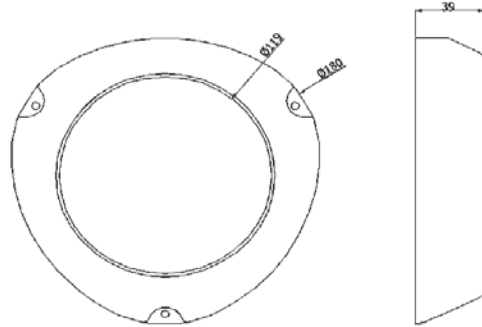

360W LED Underwater Boat Light PRD180-360

Diameter 180MM x Height 39MM

■ Main Features:

1. Made of 316L stainless Steel has excellent corrosion-proof
2. Waterproof: IP68
3. Low power consumption, high efficiency
4. CE and RoHS approved
5. Every light comes with 2M cable, 3 M4 screws and 1 fast fuse
6. Built-in driver
7. Easy to Install

Power (W)	Emitting color	Chips Brand	Working Current	Input voltage	Wavelength (nm)	Total Lumens (LM)	Beam Angle
12x30	White	CREE	20A/10A	DC12V/DC24V	--	20000-21000	15°
	Red				630	6000-7000	
	Green				520	14000-15000	
	Blue				460	5000-6000	

30W LED Underwater Boat Light PUD89-30

Diameter 89MM x Height 18MM

■ Main Features:

1. Made of 316L stainless Steel has excellent corrosion-proof
2. Waterproof: IP68
3. Low power consumption, high efficiency
4. CE and RoHS approved
5. Every light comes with 2M cable, 3 M4 screws and 1 fast fuse
6. Built-in driver
7. Easy to Install

Power (W)	Emitting color	Chips Brand	Working Current	Input voltage	Wavelength (nm)	Total Lumens (LM)	Beam Angle
3x10	White	Epistar	2A	DC12V	--	3000-3500	120°
	Red				630	1100-1200	
	Green				520	1700-1800	
	Blue				460	600-700	
	RGB				--	1500-1600	
	RGBW				--	1600-1700	