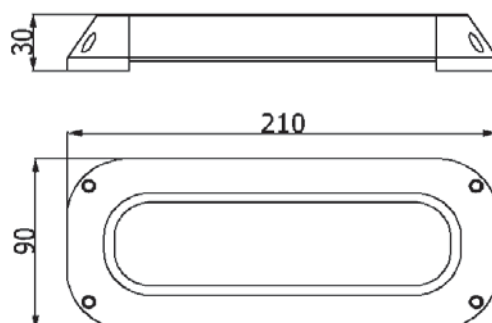

36W 60W 120W LED Underwater Boat Light PUD220-36-120

L210 x W90 x H25MM

■ Main Features:

1. Made of 316L stainless Steel has excellent corrosion-proof
2. Waterproof: IP68
3. Low power consumption, high efficiency
4. CE and RoHS approved
5. Every light comes with 2M cable, 4 M4 screws and 1 fast fuse
6. Built-in driver
7. Easy to Install

Power (W)	Emitting color	Chips Brand	Working Current	Input voltage	Wavelength (nm)	Total Lumens (LM)	Beam Angle
12x3	White	CREE	2.5-2.8	DC10-30V	--	2000-2100	30°
	Red				630	900-1000	
	Green				520	1400-1500	
	Blue				460	500-600	
	RGB	Epistar	2.8A / 1.4A	DC12V DC24V	--	1000-1100	
12x4	RGBW	CREE			--	1200-1300	
12x5	White	CREE	4.5-5A	DC10-30V	--	3000-3200	30°
	Red				630	1300-1400	
	Green				520	2000-2100	
	Blue				460	900-1000	
	RGB	Epistar	5A / 2.5A	DC12V DC24V	--	1900-2000	
12x5	RGBW	CREE			--	2000-2100	
12x10	White	CREE	7-8A	DC10-30V	--	6000-6500	30°
	Red				630	3200-3500	
	Green				520	4500-4800	
	Blue				460	1700-1800	
	RGB	Epistar	8A / 4A	DC12V DC24V	--	3000-3500	
12x10	RGBW	CREE			--	3500-4000	